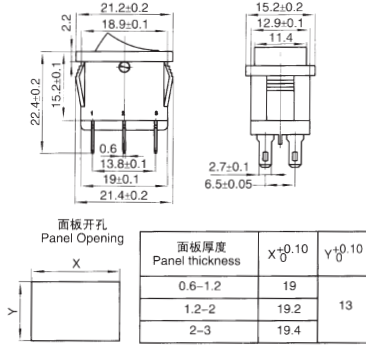

船型开关系列/Rocker Switches Series

KCD1-206N