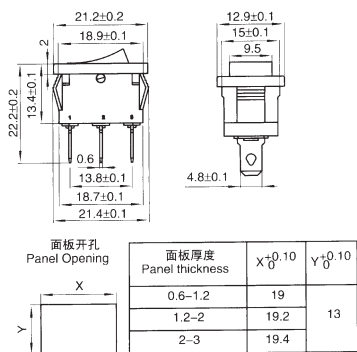

船型开关系列/Rocker Switches Series

KCD1-116B/2PL