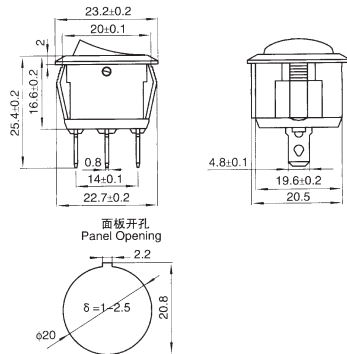

KCD1-206

船型开关系列/Rocker Switches Series

KCD1-206N

KCD1-206D

KCD2-102N

KCD2-102NM

KCD2-102D

KCD3-101/2P