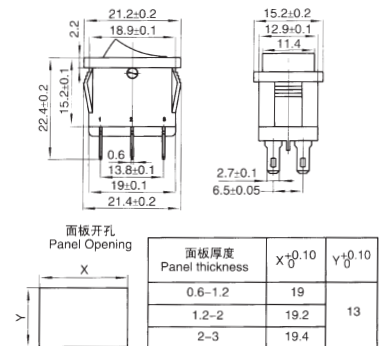

船型开关系列/Rocker Switches Series

KCD1-203D

KCD1-204/2P

KCD1-204/3P

KCD1-204N

KCD1-312/2P

KCD1-312/3P