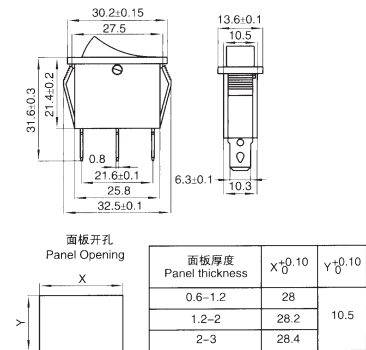

船型开关系列/Rocker Switches Series

KCD1-206N

KCD1-206D

KCD2-102N

KCD2-102NM

KCD2-102D