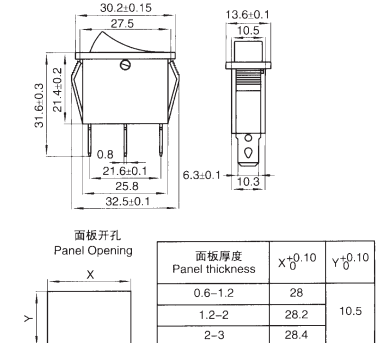

KCD1-206

船型开关系列/Rocker Switches Series

KCD1-206N

KCD1-206D

KCD2-102N

KCD2-102NM

KCD2-102D

KCD3-101/2P