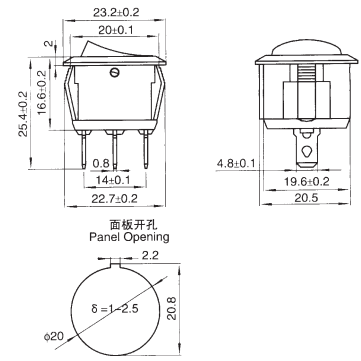

KCD1-206

船型开关系列/Rocker Switches Series

KCD1-206N

KCD1-206D

KCD2-102N

KCD2-102NM

KCD2-102D

KCD3-101/2P