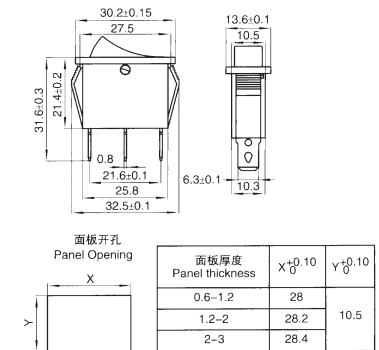

船型开关系列/Rocker Switches Series

KCD1-206N

KCD1-206D

KCD2-102N

KCD2-102NM

KCD2-102D