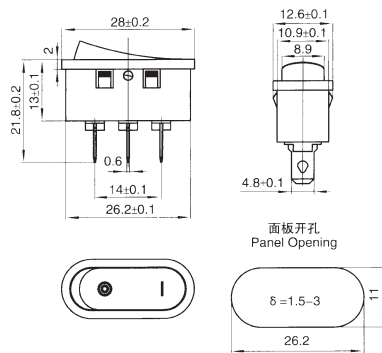

船型开关系列/Rocker Switches Series

KCD1-203D

KCD1-204/2P

KCD1-204/3P

KCD1-204N

KCD1-312/2P

KCD1-312/3P

KCD1-313/3P