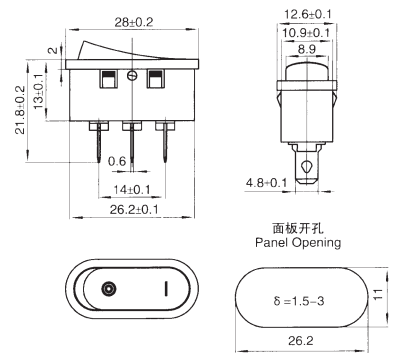

船型开关系列/Rocker Switches Series

KCD1-203D

KCD1-204/2P

KCD1-204/3P

KCD1-204N

KCD1-312/2P

KCD1-312/3P

KCD1-313/3P