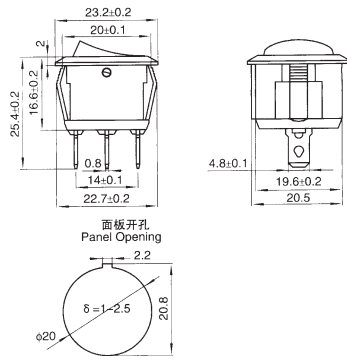

KCD1-206

船型开关系列/Rocker Switches Series

KCD1-206N

KCD1-206D

KCD2-102N

KCD2-102NM

KCD2-102D

KCD3-101/2P