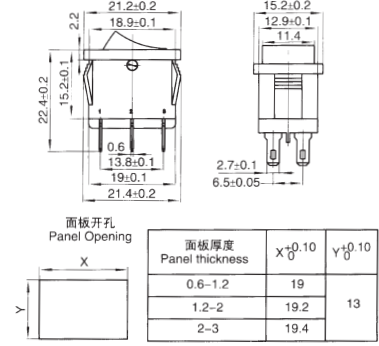

KCD1-206

船型开关系列/Rocker Switches Series

KCD1-206N

KCD1-206D

KCD2-102N

KCD2-102NM

KCD2-102D

KCD3-101/2P