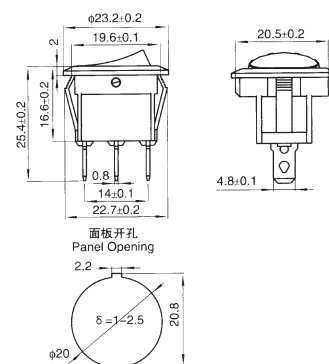

KCD1-202/2P